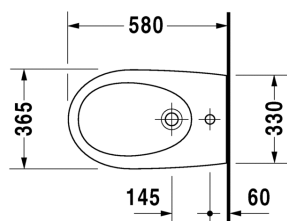

Architec Bidet wall mounted # 2531150000

|< 365 mm >|

| Bidet wall mounted | Dimension | Weight | Order number |
|--|---------------|-----------------|--------------|
| with overflow, with tap platform, Durafix included | | | |
| Colors | | | |
| 00 White Alpin | | | |
| Variant | | | |
| | 365 x 580 mm | 20.500 kilogram | 2531150000 |
| Infobox | | | |
| Durafix for concealed fixation is included in delivery | | | |
| Sanitary ceramics with the special WonderGliss surface finish will remain clean and attractive-looking for a long time to come. When ordering WonderGliss please add a "1" as eleventh digit to the model number. | | | |
| Accessory | | | |
| Fixing for wall mounted bidet and wall mounted toilet | Ø 12 x 180 mm | 0.200 kilogram | 006500 |

All drawings contain the necessary measurements which are subject to standard tolerances. They are stated in mm and are non-binding. Exact measurements, in particular for customised installation scenarios, can only be taken from the finished ceramic piece.