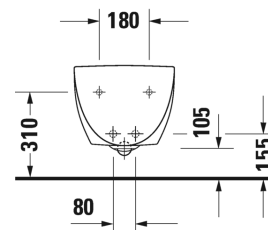

Architec Bidet wall mounted # 2531150000

|< 365 mm >|

| Bidet wall mounted | Dimension | Weight | Order number |
|--|---------------|-----------------|--------------|
| with overflow, with tap platform, Durafix included | | | |
| Colors | | | |
| 00 White Alpin | | | |
| Variant | | | |
| | 365 x 580 mm | 20.500 kilogram | 2531150000 |
| Infobox | | | |
| Durafix for concealed fixation is included in delivery | | | |
| Sanitary ceramics with the special WonderGliss surface finish will remain clean and attractive-looking for a long time to come. When ordering WonderGliss please add a "1" as eleventh digit to the model number. | | | |
| Accessory | | | |
| Fixing for wall mounted bidet and wall mounted toilet | Ø 12 x 180 mm | 0.200 kilogram | 006500 |

All drawings contain the necessary measurements which are subject to standard tolerances. They are stated in mm and are non-binding. Exact measurements, in particular for customised installation scenarios, can only be taken from the finished ceramic piece.