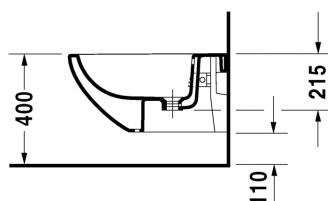

Architec Bidet wall mounted # 2531150000

|< 365 mm >|

| Bidet wall mounted | Dimension | Weight | Order number |
|--|---------------|-----------------|--------------|
| with overflow, with tap platform, Durafix included | | | |
| Colors | | | |
| 00 White Alpin | | | |
| Variant | | | |
| | 365 x 580 mm | 20.500 kilogram | 2531150000 |
| Infobox | | | |
| Durafix for concealed fixation is included in delivery | | | |
| Sanitary ceramics with the special WonderGliss surface finish will remain clean and attractive-looking for a long time to come. When ordering WonderGliss please add a "1" as eleventh digit to the model number. | | | |
| Accessory | | | |
| Fixing for wall mounted bidet and wall mounted toilet | Ø 12 x 180 mm | 0.200 kilogram | 006500 |

All drawings contain the necessary measurements which are subject to standard tolerances. They are stated in mm and are non-binding. Exact measurements, in particular for customised installation scenarios, can only be taken from the finished ceramic piece.